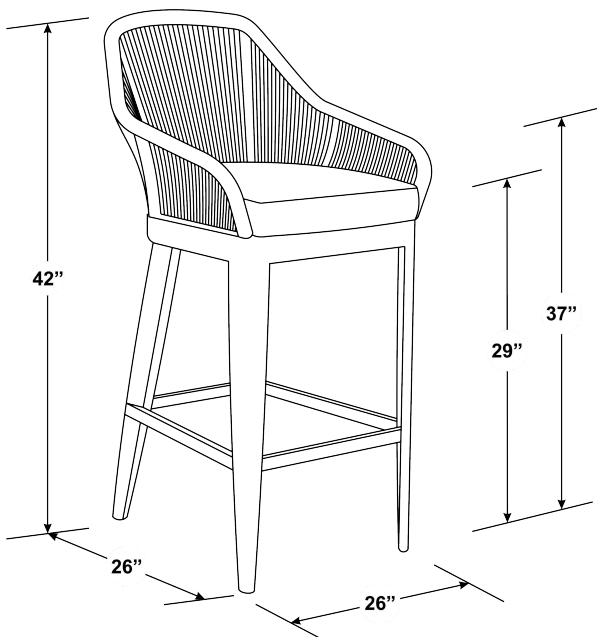

## MILANO BAR STOOL

SKU 4102-7B

### SPECS

Width: 26"  
Depth: 26"  
Height: 35"  
Arm Height: 37"  
Seat Height: 29"  
Weight: 25 lbs

- Fully welded, powder coated aluminum frame.
- Wrapped in weather-resistant, colorfast outdoor rope in Charcoal Grey.
- Weather resistant, high-resiliency foam cushions.
- Stocked in Premium Sunbrella fabric in Echo Ash.
- Non-marking plastic glides.
- Commercial Quality Construction.
- Standard 54" fabric COM yardage required: 1 Yard.